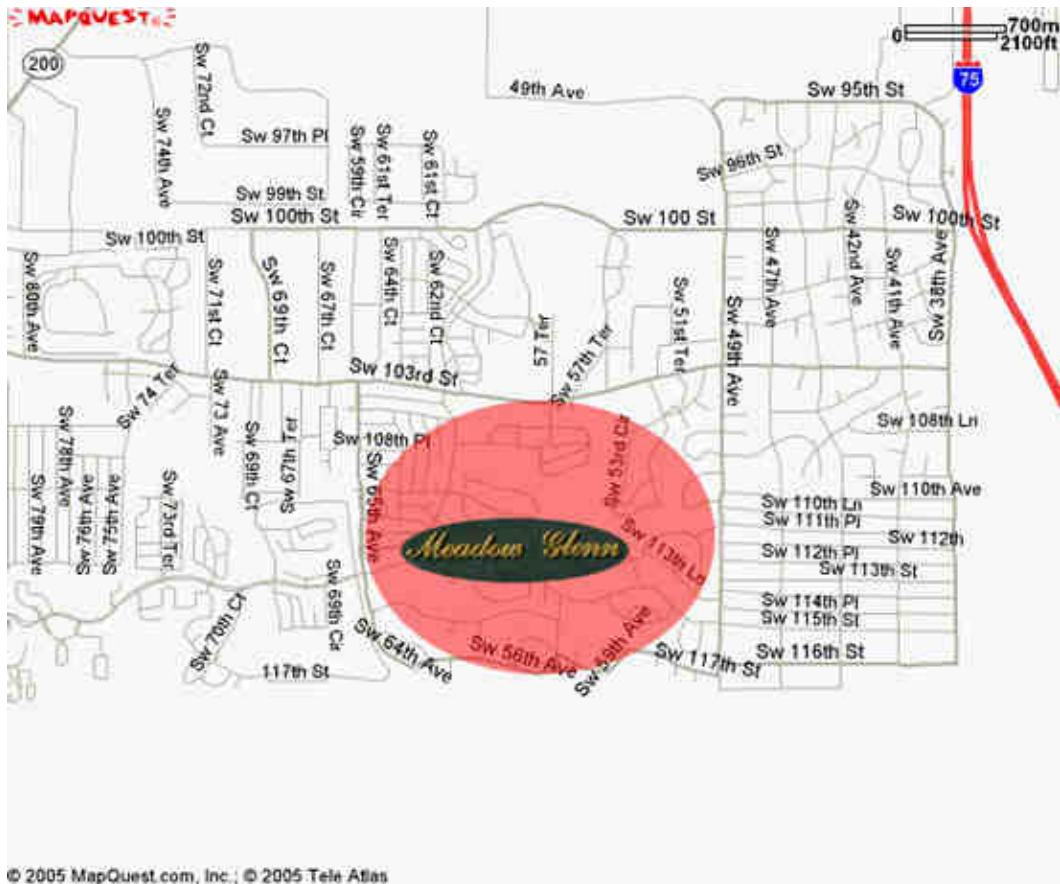

Meadow Glenn

Meadow Glenn is one of the newest exclusive gated communities in the Ocala area with 1/4 acre lots and city water. Located at the Southern end of Ocala, Meadow Glenn off of State Route 200 and SW 103rd Street also offers quick access to Ocala.

Meadow Glenn Schools

Hammett Bowen Jr. Elementary School

4397 SW 95th Street
Ocala, Florida 34476
291-7900

[Link](#)

West Port Middle School

3733 SW 80th Street
Ocala, Florida 34481
281-4050

[Link](#)

West Port High School

3733 SW 80th Street
Ocala, Florida 34481
291-4000

[Link](#)

Meadow Glenn Directions

From State Road 200 turn East onto SW 103rd Street, turn left onto SW 49th Ave, then left onto 57th terrace, this is gated entrance to Meadow Glenn.