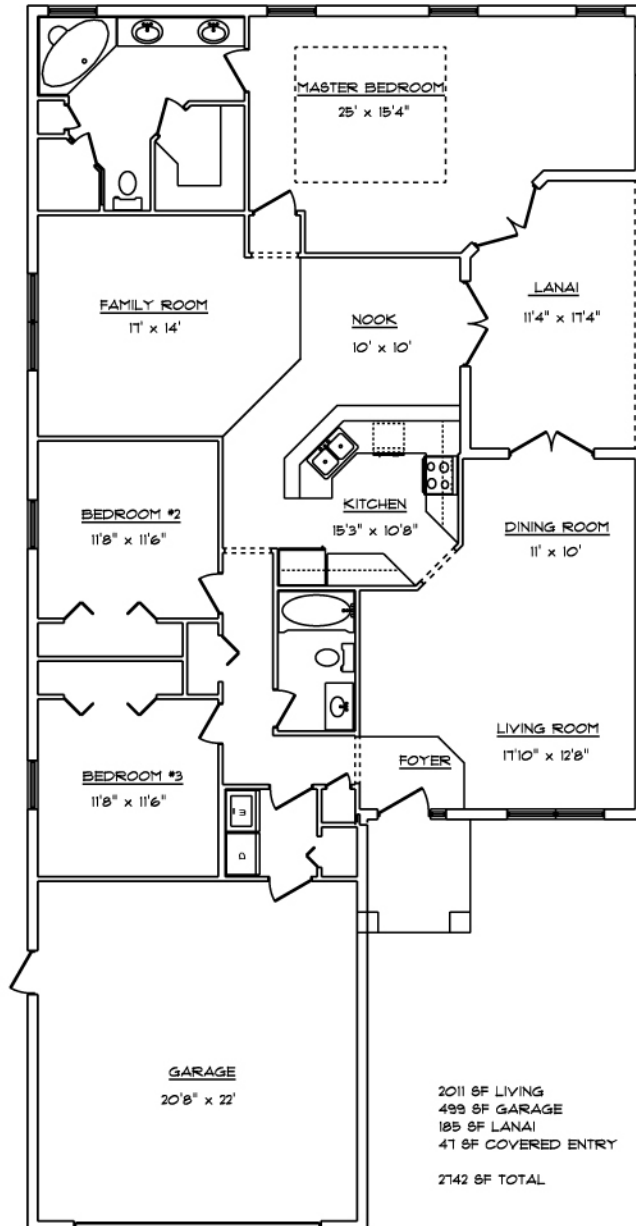

Lic# CBC1250927

Toll Free: 1-866-581-7333

Marion County Model Center
at Meadow Glenn Community

9786 SW 51st Ave., Ocala, Fl. 34476

352-861-9311

2011 sf Living
499 sf Garage
185 sf Lanai
47 sf Covered Entry

2742 SF Total

The Dakota

Plans and/or prices and specification subject to change without notice. All dimensions are approximate. ©Copyright Reed Homes Updated September 09